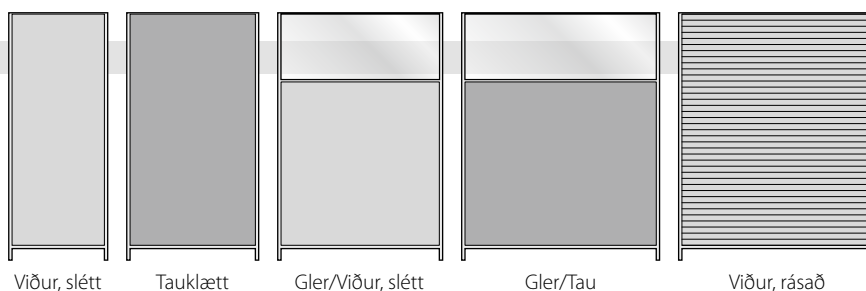

Viður, slétt

Tauklætt

Gler/Viður, slétt

Gler/Tau

Viður/Tau/Viður

H: 150 cm, B: 80 cm	150x80 cm. Viður, slétt	GO.FMV1500803
	150x80 cm. Viður, rásað	GO.FMV1500803R
	150x80 cm. Tauklætt	GO.FMV150080T
	150x80 cm. Tau/viður, slétt	GO.FMV1500803TV
	150x80 cm. Tau/viður, rásað	GO.FMV1500803TR
	150x80 cm. Gler/viður, slétt (G-V)	GO.FMV1500803GV
	150x80 cm. Gler/viður, rásað (G-VR)	GO.FMV1500803GVR
	150x80 cm. Gler/Tau (G-T)	GO.FMV1500803TG
	150x80 cm. Gler	GO.FMV150080G

H: 150 cm, B: 100 cm	150x100 cm. Viður, slétt	GO.FMV1501003
	150x100 cm. Viður, rásað	GO.FMV1501003R
	150x100 cm. Tauklætt	GO.FMV150100T
	150x100 cm. Tau/viður, slétt	GO.FMV1501003TV
	150x100 cm. Tau/viður, rásað	GO.FMV1501003TR
	150x100 cm. Gler/viður, slétt (G-V)	GO.FMV1501003GV
	150x100 cm. Gler/viður, rásað (G-VR)	GO.FMV1501003GVR
	150x100 cm. Gler/Tau (G-T)	GO.FMV1501003TG
	150x100 cm. Gler	GO.FMV150100G

H: 150 cm, B: 120 cm	150x120 cm. Viður, slétt	GO.FMV1501203
	150x120 cm. Viður, rásað	GO.FMV1501203R
	150x120 cm. Tauklætt	GO.FMV150120T
	150x120 cm. Tau/viður, slétt	GO.FMV1501203TV
	150x120 cm. Tau/viður, rásað	GO.FMV1501203TR
	150x120 cm. Gler/viður, slétt (G-V)	GO.FMV1501203GV
	150x120 cm. Gler/viður, rásað (G-VR)	GO.FMV1501203GVR
	150x120 cm. Gler/Tau (G-T)	GO.FMV1501203TG
	150x120 cm. Gler	GO.FMV150120G

Sýnishorn af klæðningu

Viður, slétt

Tauklætt

Gler/viður, slétt

Gler/Tau

Viður, rásað