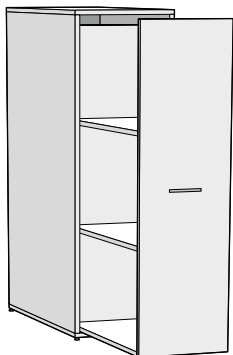

Cabinet on castors 59x120x44 cm w/o drawers GO.FS103120483  
Cabinet on castors 59x120x44 cm w/ 2 drawers GO.FS103121483

Cabinet on castors 59x80x44 cm w/o drawers GO.FS103120483

# Flex cabinets on castors

Product code

**Flex cabinets on castors** (Dimensions: Height x Width x Depth)

Cabinet on castors 103x80x44 cm GO.FS103080483

Cabinet on castors 103x80x44 cm GO.FS103080443

Cabinet on castors 103x80x44 cm GO.FS103080483  
with drawer 10x76 cm, GO.  
and file drawer 30x76 cm GO.

## Flex drawer pedestals

Pedestal 59x42x60 cm GO.FSKH1015253  
with 3 drawers, 10, 15 and 25 cm

Pedestal 59x42x60 cm GO.FSKH1010303  
with 3 drawers, 10, 10 and 30 cm

Pedestal 59x42x60 cm GO.FSKH101010203  
with 4 drawers, 10, 10, 10 and 20 cm

## Flex tower units

105x40x80 cm GO.FS1050400803H

105x40x90 cm GO.FS1050400903H

125x40x80 cm GO.FS1250400803H

125x40x90 cm GO.FS1250400903H

Tower units are available in right and left handed versions. A right handed version is shown here.