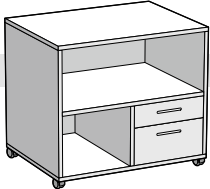

# Flex cabinets on castors

Product code

**Flex cabinets on castors** (Dimensions: Height x Width x Depth)

Cabinet on castors 73x42x60 cm with 2 drawers GO.FS075042603  
Cabinet on castors 73x42x60 cm with 4 drawers GO.FS075042613

Cabinet on castors 73x42x44 cm with 2 drawers GO.FS075042443

Cabinet on castors 73x80x44 cm without drawers GO.FS075081443

Cabinet on castors 73x80x44 cm with 2 drawers GO.FS075080403  
Cabinet on castors 73x80x60 cm with 2 drawers GO.FS075080603

Cabinet on castors 73x60x44 cm GO.FS075060443

Cabinet on castors 73x80x44 cm with 2 drawers GO.FS075082443

Cabinet on castors 59x80x44 cm, w/o drawers GO.FS059080483  
Door (2 pcs.) GO.FSH0450383

Cabinet on castors 59x120x44 cm with 2 drawers GO.FS059120483  
with 2 drawers GO.FS059120483  
with shelf and 3 drawers GO.FS059120483

## Flex tower units

105x40x80 cm GO.FS1050400803H

105x40x90 cm GO.FS1050400903H

125x40x80 cm GO.FS1250400803H

125x40x90 cm GO.FS1250400903H

Tower units are available in right and left handed versions. A right handed version is shown here.