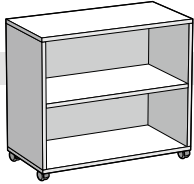

# Flex cabinets on castors

Product code

**Flex cabinets on castors** (Dimensions: Height x Width x Depth)

Cabinet on castors 73x42x60 cm with 2 drawers GO.FS075042603  
Cabinet on castors 73x42x60 cm with 4 drawers GO.FS075042613

Cabinet on castors 73x42x44 cm with 2 drawers GO.FS075042443

Cabinet on castors 73x80x44 cm without drawers GO.FS075081443

Cabinet on castors 73x80x44 cm with 2 drawers GO.FS075080403  
Cabinet on castors 73x80x60 cm with 2 drawers GO.FS075080603

Cabinet on castors 73x60x44 cm GO.FS075060443

Cabinet on castors 73x80x44 cm with 2 drawers GO.FS075082443

Cabinet on castors 59x80x44 cm, w/o drawers GO.FS059080483  
Door (2 pcs.) GO.FSH0450383

Cabinet on castors 59x120x44 cm with 2 drawers GO.FS059120483  
with 2 drawers GO.FS059120483  
with shelf and 3 drawers GO.FS059120483

## Flex tower units

105x40x80 cm GO.FS1050400803H

105x40x90 cm GO.FS1050400903H

125x40x80 cm GO.FS1250400803H

125x40x90 cm GO.FS1250400903H

Tower units are available in right and left handed versions. A right handed version is shown here.