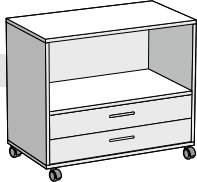

# Flex cabinets on castors

Product code

**Flex cabinets on castors** (Dimensions: Height x Width x Depth)

Cabinet on castors 73x42x60 cm with 2 drawers GO.FS075042603  
Cabinet on castors 73x42x60 cm with 4 drawers GO.FS075042613

Cabinet on castors 73x42x44 cm with 2 drawers GO.FS075042443

Cabinet on castors 73x80x44 cm without drawers GO.FS075081443

Cabinet on castors 73x80x44 cm with 2 drawers GO.FS075080403  
Cabinet on castors 73x80x60 cm with 2 drawers GO.FS075080603

Cabinet on castors 73x60x44 cm GO.FS075060443

Cabinet on castors 73x80x44 cm with 2 drawers GO.FS075082443

Cabinet on castors 59x80x44 cm, w/o drawers GO.FS059080483  
Door (2 pcs.) GO.FSH0450383

Cabinet on castors 59x120x44 cm with 2 drawers GO.FS059120483  
with 2 drawers GO.FS059120483  
with shelf and 3 drawers GO.FS059120483

Cabinet on castors 59x120x44 cm w/o drawers GO.FS103120483  
Cabinet on castors 59x120x44 cm w/ 2 drawers GO.FS103121483

Cabinet on castors 59x80x44 cm w/o drawers GO.FS103120483