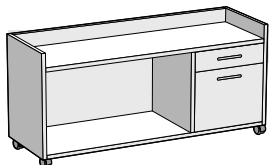

# Flex cabinets on castors

Product code

**Flex cabinets on castors** (Dimensions: Height x Width x Depth)

Cabinet on castors 73x42x60 cm with 2 drawers GO.FS075042603  
Cabinet on castors 73x42x60 cm with 4 drawers GO.FS075042613

Cabinet on castors 73x42x44 cm with 2 drawers GO.FS075042443

Cabinet on castors 73x80x44 cm without drawers GO.FS075081443

Cabinet on castors 73x80x44 cm with 2 drawers GO.FS075080403  
Cabinet on castors 73x80x60 cm with 2 drawers GO.FS075080603

Cabinet on castors 73x60x44 cm GO.FS075060443

Cabinet on castors 73x80x44 cm with 2 drawers GO.FS075082443

Cabinet on castors 59x80x44 cm, w/o drawers GO.FS059080483  
Door (2 pcs.) GO.FSH0450383

Cabinet on castors 59x120x44 cm with 2 drawers GO.FS059120483  
with 2 drawers GO.FS059120483  
with shelf and 3 drawers GO.FS059120483

Cabinet on castors 59x120x44 cm w/o drawers GO.FS103120483  
Cabinet on castors 59x120x44 cm w/ 2 drawers GO.FS103121483

Cabinet on castors 59x80x44 cm w/o drawers GO.FS103120483