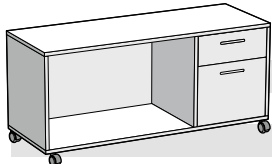

# Flex cabinets on castors

Product code

**Flex cabinets on castors** (Dimensions: Height x Width x Depth)

Cabinet on castors 73x42x60 cm with 2 drawers GO.FS075042603  
Cabinet on castors 73x42x60 cm with 4 drawers GO.FS075042613

Cabinet on castors 73x42x44 cm with 2 drawers GO.FS075042443

Cabinet on castors 73x80x44 cm without drawers GO.FS075081443

Cabinet on castors 73x80x44 cm with 2 drawers GO.FS075080403  
Cabinet on castors 73x80x60 cm with 2 drawers GO.FS075080603

Cabinet on castors 73x60x44 cm GO.FS075060443

Cabinet on castors 73x80x44 cm with 2 drawers GO.FS075082443

Cabinet on castors 59x80x44 cm, w/o drawers GO.FS059080483  
Door (2 pcs.) GO.FSH0450383

Cabinet on castors 59x120x44 cm with 2 drawers GO.FS059120483  
with 2 drawers GO.FS059120483  
with shelf and 3 drawers GO.FS059120483

Cabinet on castors 59x120x44 cm w/o drawers GO.FS103120483  
Cabinet on castors 59x120x44 cm w/ 2 drawers GO.FS103121483

Cabinet on castors 59x80x44 cm w/o drawers GO.FS103120483