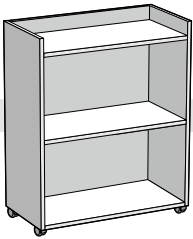

Cabinet on castors 73x42x44 cm with 2 drawers GO.FS075042443

Cabinet on castors 73x80x44 cm without drawers GO.FS075081443

Cabinet on castors 73x80x44 cm with 2 drawers GO.FS075080403  
Cabinet on castors 73x80x60 cm with 2 drawers GO.FS075080603

Cabinet on castors 73x60x44 cm GO.FS075060443

Cabinet on castors 73x80x44 cm with 2 drawers GO.FS075082443

Cabinet on castors 59x80x44 cm, w/o drawers GO.FS059080483  
Door (2 pcs.) GO.FSH0450383

Cabinet on castors 59x120x44 cm with 2 drawers GO.FS059120483  
with 2 drawers GO.FS059120483  
with shelf and 3 drawers GO.FS059120483

Cabinet on castors 59x120x44 cm w/o drawers GO.FS103120483  
Cabinet on castors 59x120x44 cm w/ 2 drawers GO.FS103121483

Cabinet on castors 59x80x44 cm w/o drawers GO.FS103120483

# Flex cabinets on castors

Product code

**Flex cabinets on castors** (Dimensions: Height x Width x Depth)

Cabinet on castors 103x80x44 cm GO.FS103080483

Cabinet on castors 103x80x44 cm GO.FS103080443

Cabinet on castors 103x80x44 cm GO.FS103080483  
with drawer 10x76 cm, GO.  
and file drawer 30x76 cm GO.