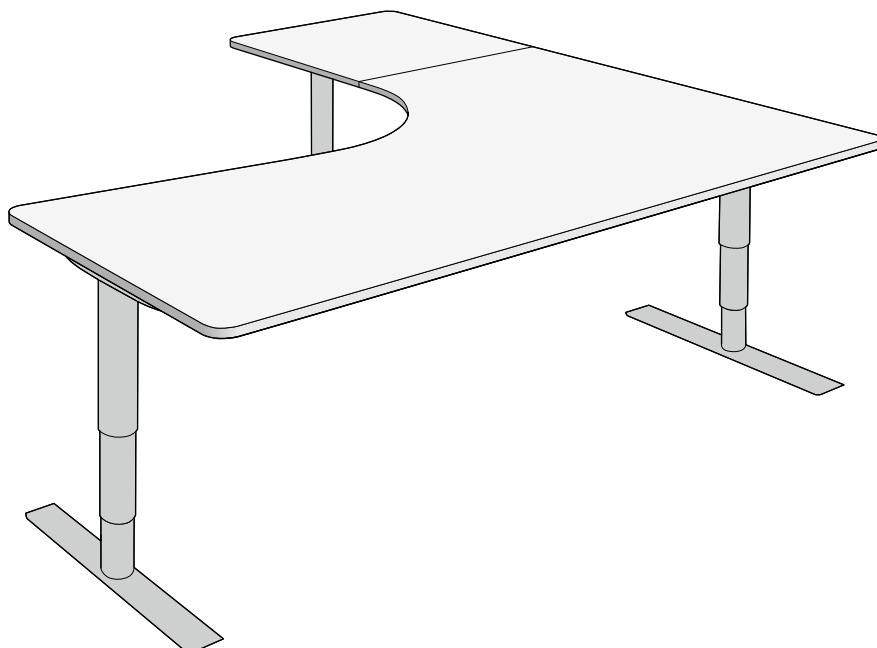

# Flex-T electric work tables

Thickness of top: 25 mm

Product code

## Flex-T electric work tables, adjustable height 62–127 cm, 3 legs

	160x160 cm	GO.TFB1601603VR
	160x180 cm	GO.TFB1601803VR
	160x200 cm	GO.TFB1602003VR
	160x220 cm	GO.TFB1602203VR
	180x160cm	GO.TFB1801603VR
	180x180 cm	GO.TFB1801803VR
	180x200 cm	GO.TFB1802003VR
	180x220 cm	GO.TFB1802203VR
	200x160 cm	GO.TFB2001603VR
	200x180 cm	GO.TFB2001803VR
	200x200 cm	GO.TFB2002003VR
	200x 220 cm	GO.TFB2002203VR
	220x160 cm	GO.TFB2201603VR
	220x180 cm	GO.TFB2201803VR
	220x200 cm	GO.TFB2202003VR
	220x220 cm	GO.TFB2202203VR

## Flex-T electric work tables, adjustable height 62–127 cm, 2 legs

	120x60 cm	GO.TFB1200603R
	140x60 cm	GO.TFB1400603R
	160x60 cm	GO.TFB1600603R
	180x60 cm	GO.TFB1800603R
	200x60 cm	GO.TFB2000603R
	220x60 cm	GO.TFB2200603R
	120x80 cm	GO.TFB1200803R
	140x80 cm	GO.TFB1400803R
	160x80 cm	GO.TFB1600803R
	180x80 cm	GO.TFB1800803R
	200x80 cm	GO.TFB2000803R
	220x80 cm	GO.TFB2200803R