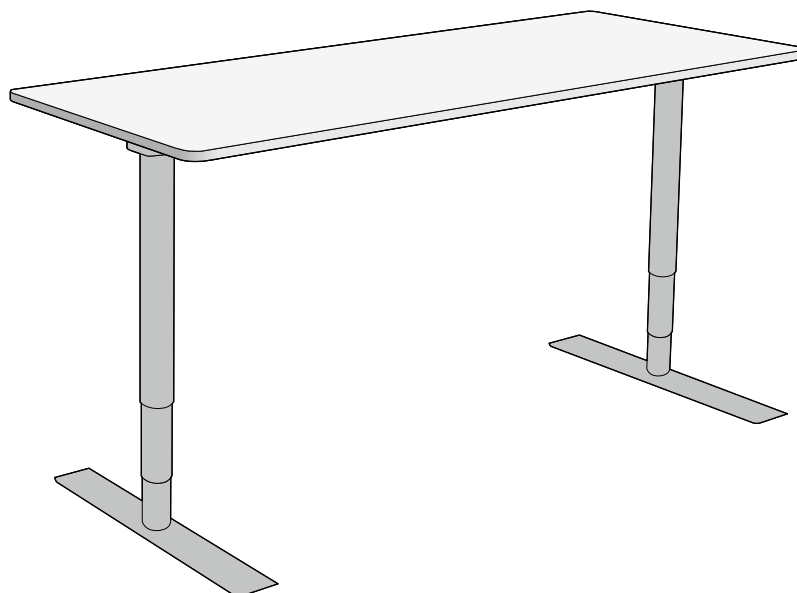

## Flex-T electric work tables, adjustable height 62–127 cm, 3 legs

	160x160 cm	GO.TFB1601603VR
	160x180 cm	GO.TFB1601803VR
	160x200 cm	GO.TFB1602003VR
	160x220 cm	GO.TFB1602203VR
	180x160cm	GO.TFB1801603VR
	180x180 cm	GO.TFB1801803VR
	180x200 cm	GO.TFB1802003VR
	180x220 cm	GO.TFB1802203VR
	200x160 cm	GO.TFB2001603VR
	200x180 cm	GO.TFB2001803VR
	200x200 cm	GO.TFB2002003VR
	200x 220 cm	GO.TFB2002203VR
	220x160 cm	GO.TFB2201603VR
	220x180 cm	GO.TFB2201803VR
	220x200 cm	GO.TFB2202003VR
	220x220 cm	GO.TFB2202203VR

# Flex-T electric work tables

Thickness of top: 25 mm

Product code

## Flex-T electric work tables, adjustable height 62–127 cm, 2 legs

	120x60 cm	GO.TFB1200603R
	140x60 cm	GO.TFB1400603R
	160x60 cm	GO.TFB1600603R
	180x60 cm	GO.TFB1800603R
	200x60 cm	GO.TFB2000603R
	220x60 cm	GO.TFB2200603R
	120x80 cm	GO.TFB1200803R
	140x80 cm	GO.TFB1400803R
	160x80 cm	GO.TFB1600803R
	180x80 cm	GO.TFB1800803R
	200x80 cm	GO.TFB2000803R
	220x80 cm	GO.TFB2200803R

## Flex-T electric work tables, adjustable height 62–127 cm, 2 legs

	160x80/110 cm	GO.TFB1601203VR
	180x80/110 cm	GO.TFB1801203VR
	200x80/110 cm	GO.TFB2001203VR
	220x80/110 cm	GO.TFB2201203VR
	140x90 cm	GO.TFB1400903R
	160x90 cm	GO.TFB1600903R
	180x90 cm	GO.TFB1800903R
	200x90 cm	GO.TFB2000903R
	220x90 cm	GO.TFB2200903R
	140x80/100 cm	GO.TFB1401003VR
	160x80/100 cm	GO.TFB1601003VR
	180x80/100 cm	GO.TFB1801003VR
	200x80/100 cm	GO.TFB2001003VR
	220x80/100 cm	GO.TFB2201003VR