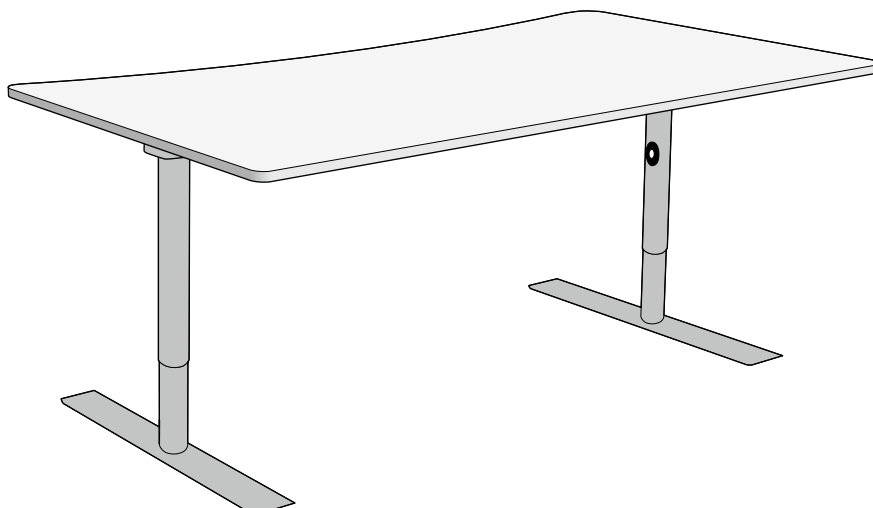

Flex-T work tables, manually adjustable height 62–80 cm, 2 legs

	140x80/120 cm	GO.TFB1401203V
	160x80/120 cm	GO.TFB1601203V
	180x80/120 cm	GO.TFB1801203V
	200x80/120 cm	GO.TFB2001203V
	220x80/120 cm	GO.TFB2201203V
	140x90 cm	GO.TFB1400903
	160x90 cm	GO.TFB1600903
	180x90 cm	GO.TFB1800903
	200x90 cm	GO.TFB2000903
	220x90 cm	GO.TFB2200903
	140x80/100 cm	GO.TFB1401003V
	160x80/100 cm	GO.TFB1601003V
	180x80/100 cm	GO.TFB1801003V
	200x80/100 cm	GO.TFB2001003V
	220x80/100 cm	GO.TFB2201003V

Work stations are available in left and right handed versions. Only left handed versions are shown on this page and have a product code ending with a **V**. Equivalent right handed versions have a product number ending with an **H**.

Left: **V**

Right: **H**