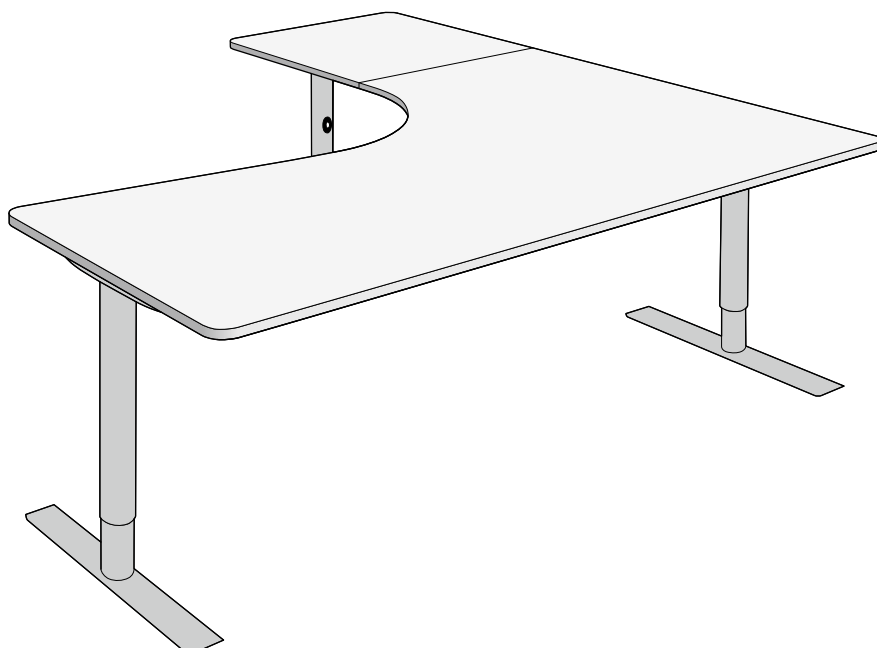

Flex-T work tables, manually adjustable height 62–80 cm, 3 legs

	160x160 cm	GO.TFB1601603V
	160x180 cm	GO.TFB1601803V
	160x200 cm	GO.TFB1602003V
	160x220 cm	GO.TFB1602203V
	180x160cm	GO.TFB1801603V
	180x180 cm	GO.TFB1801803V
	180x200 cm	GO.TFB1802003V
	180x220 cm	GO.TFB1802203V
	200x160 cm	GO.TFB2001603V
	200x180 cm	GO.TFB2001803V
	200x200 cm	GO.TFB2002003V
	200x 220 cm	GO.TFB2002203V
	220x160 cm	GO.TFB2201603V
	220x180 cm	GO.TFB2201803V
	220x200 cm	GO.TFB2202003V
	220x220 cm	GO.TFB2202203V

Work stations are available in left and right handed versions. Only left handed versions are shown on this page and have a product code ending with a **V**. Equivalent right handed versions have a product code ending with an **H**.

Left: **V**

Right: **H**