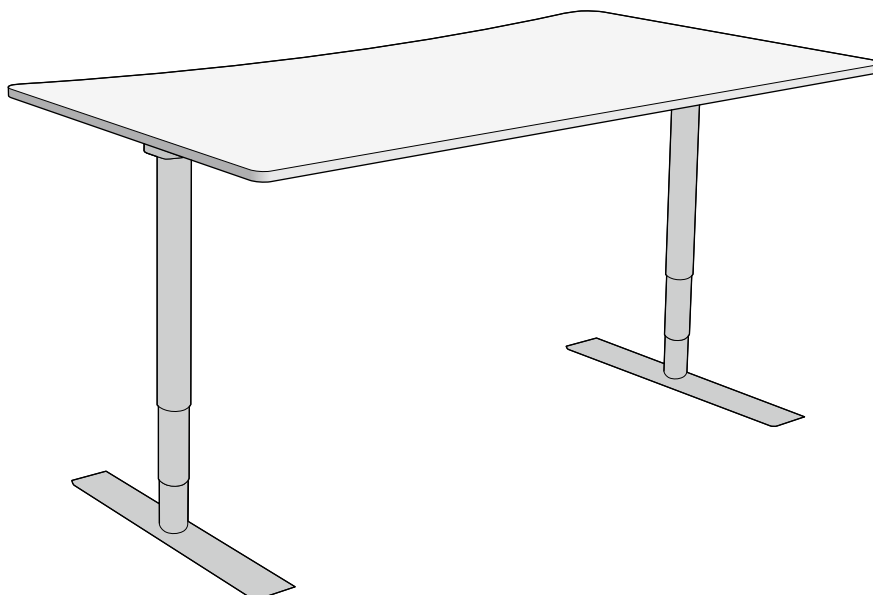

Flex-T electric work tables

Thickness of top: 25 mm

Product code

Flex-T electric work tables, adjustable height 62–127 cm, 2 legs

	160x80/110 cm	GO.TFB1601203VR
	180x80/110 cm	GO.TFB1801203VR
	200x80/110 cm	GO.TFB2001203VR
	220x80/110 cm	GO.TFB2201203VR
	140x90 cm	GO.TFB1400903R
	160x90 cm	GO.TFB1600903R
	180x90 cm	GO.TFB1800903R
	200x90 cm	GO.TFB2000903R
	220x90 cm	GO.TFB2200903R
	140x80/100 cm	GO.TFB1401003VR
	160x80/100 cm	GO.TFB1601003VR
	180x80/100 cm	GO.TFB1801003VR
	200x80/100 cm	GO.TFB2001003VR
	220x80/100 cm	GO.TFB2201003VR

Work stations are available in left and right handed versions. Only left handed versions are shown on this page and have a product code ending with **VR**. Equivalent right handed versions have a product code ending with **HR**.

Left: **VR**

Right: **HR**