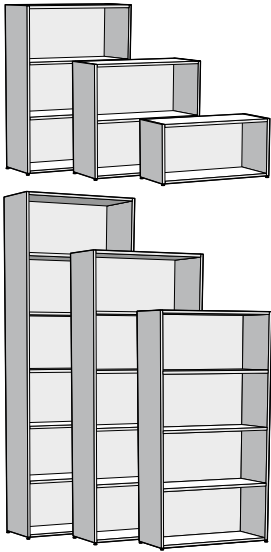

Doors for 80 cm wide Flex storage units

Flex door 78 x 38 cm GO.FSH0780383

Flex door 118x38 cm GO.FSH1180383

(N.B. Doors must be ordered at the same time as storage units)

Cupboard lock 550530

Sliding doors for 158 cm wide Flex storage units

Sliding door 38x78 cm GO.FSH0400803

Sliding door 78x78 cm GO.FSH0800803

Sliding door 118x78 cm GO.FSH1200803

(N.B. Sliding doors must be ordered at the same time as storage units)

Lock for sliding doors 550536

Doors on 80 cm wide units

Sliding doors on 158 cm wide units

Flex storage units can also be ordered with castors instead of feet.

Flex storage units (Dimensions: Height x Width x Depth)

Storage unit 40x80x34 cm (upper cupboard)	GO.FS04008033
Storage unit 40x80x41 cm (upper cupboard)	GO.FS04008041
Storage unit 40x80x34 cm	GO.FS04508033
Storage unit 40x80x41 cm	GO.FS04508041
Storage unit 77x80x34 cm	GO.FS07508033
Storage unit 77x80x34 cm (upper cupboard)	GO.FS08008033
Storage unit 75x80x41 cm	GO.FS07508041
Storage unit 113x80x34 cm	GO.FS11308033
Storage unit 113x80x41 cm	GO.FS11308041
Storage unit 150x80x34 cm	GO.FS15008033
Storage unit 150x80x41 cm	GO.FS15008041
Storage unit 185x80x34 cm	GO.FS18508033
Storage unit 185x80x41 cm	GO.FS18508041
Storage unit 220x80x34 cm	GO.FS22008033
Storage unit 220x80x41 cm	GO.FS22008041

Door sets for Flex storage units

Height 35 cm (for upper cupboard)	GO.FSH0380783F
Height 35 cm (1 pc.)	GO.FSH0380383
Height 71 cm (1 pc.)	GO.FSH0700383
Height 118 cm (1 pc.)	GO.FSH1180383
Height 143 cm (1 pc.)	GO.FSH1430383
Height 179 cm (1 pc.)	GO.FSH1800383
Height 215 cm (1 pc.)	GO.FSH2120383
Cupboard lock	550530