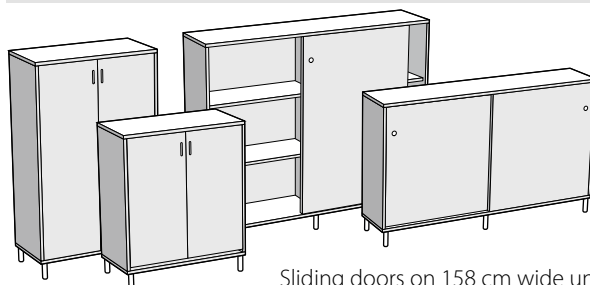

Storage unit 132 x 158 x 44 cm GO.FS132158483

Storage unit 132x120x36 cm GO.FS132120343H

Storage unit 132x120x44 cm GO.FS132120483H

Storage unit 92x120x36 cm GO.FS092120343H

Storage unit 92x120x44 cm GO.FS092120483H

Doors for 80 cm wide Flex storage units

Flex door 78 x 38 cm GO.FSH0780383

Flex door 118x38 cm GO.FSH1180383

(N.B. Doors must be ordered at the same time as storage units)

Cupboard lock 550530

Sliding doors for 158 cm wide Flex storage units

Sliding door 38x78 cm GO.FSH0400803

Sliding door 78x78 cm GO.FSH0800803

Sliding door 118x78 cm GO.FSH1200803

(N.B. Sliding doors must be ordered at the same time as storage units)

Lock for sliding doors 550536

Doors on 80 cm wide units

Sliding doors on 158 cm wide units

Flex storage units can also be ordered with castors instead of feet.

Flex storage units (Dimensions: Height x Width x Depth)

Storage unit 40x80x34 cm (upper cupboard)	GO.FS04008033
Storage unit 40x80x41 cm (upper cupboard)	GO.FS04008041
Storage unit 40x80x34 cm	GO.FS04508033
Storage unit 40x80x41 cm	GO.FS04508041
Storage unit 77x80x34 cm	GO.FS07508033
Storage unit 77x80x34 cm (upper cupboard)	GO.FS08008033
Storage unit 75x80x41 cm	GO.FS07508041
Storage unit 113x80x34 cm	GO.FS11308033
Storage unit 113x80x41 cm	GO.FS11308041
Storage unit 150x80x34 cm	GO.FS15008033
Storage unit 150x80x41 cm	GO.FS15008041
Storage unit 185x80x34 cm	GO.FS18508033
Storage unit 185x80x41 cm	GO.FS18508041
Storage unit 220x80x34 cm	GO.FS22008033
Storage unit 220x80x41 cm	GO.FS22008041