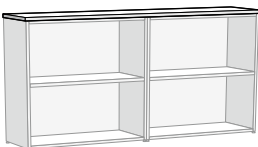

Storage unit 132x80x36 cm GO.FS132080343

Storage unit 132x80x44 cm GO.FS132080483

Storage unit 132x120x36 cm GO.FS132120343

Storage unit 132x120x44 cm GO.FS132120483

Storage unit 132 x 158 x 36 cm GO.FS132158343

Doors on 80 cm wide units

Sliding doors on 158 cm wide units

Flex storage units can also be ordered with castors instead of feet.

Flex storage units (Dimensions: Height x Width x Depth)

Storage unit 40x80x34 cm (upper cupboard)	GO.FS04008033
Storage unit 40x80x41 cm (upper cupboard)	GO.FS04008041
Storage unit 40x80x34 cm	GO.FS04508033
Storage unit 40x80x41 cm	GO.FS04508041
Storage unit 77x80x34 cm	GO.FS07508033
Storage unit 77x80x34 cm (upper cupboard)	GO.FS08008033
Storage unit 75x80x41 cm	GO.FS07508041
Storage unit 113x80x34 cm	GO.FS11308033
Storage unit 113x80x41 cm	GO.FS11308041
Storage unit 150x80x34 cm	GO.FS15008033
Storage unit 150x80x41 cm	GO.FS15008041
Storage unit 185x80x34 cm	GO.FS18508033
Storage unit 185x80x41 cm	GO.FS18508041
Storage unit 220x80x34 cm	GO.FS22008033
Storage unit 220x80x41 cm	GO.FS22008041

Door sets for Flex storage units

Height 35 cm (for upper cupboard)	GO.FSH0380783F
Height 35 cm (1 pc.)	GO.FSH0380383
Height 71 cm (1 pc.)	GO.FSH0700383
Height 118 cm (1 pc.)	GO.FSH1180383
Height 143 cm (1 pc.)	GO.FSH1430383
Height 179 cm (1 pc.)	GO.FSH1800383
Height 215 cm (1 pc.)	GO.FSH2120383
Cupboard lock	550530

Drawers for Flex storage units

Drawer for hanging file folders 35x76 cm	GO.FSK0800303
--	---------------

Tops for Flex storage units

161x35 cm	GO.FSA163043
241x35 cm	GO.FSA241043
161x42 cm	GO.FSA163043
241x42 cm	GO.FSA241043