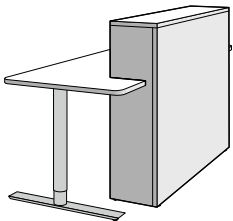

Flex2 high table-top front desks, height 105 cm, depth 28 cm

Flex2 high table-top front desk, length 80 cm	GO.F2AHS080
Flex2 high table-top front desk, length 100 cm	GO.F2AHS100
Flex2 high table-top front desk, length 120 cm	GO.F2AHS120
Flex2 high table-top front desk, length 140 cm	GO.F2AHS140
Flex2 high table-top front desk, length 160 cm	GO.F2AHS160