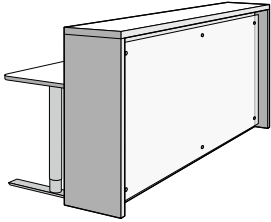

Flex2 front desks, height 105 cm, depth 36 cm

Flex2 front desk, length 130 cm	
with plexiglass, without lights	GO.F2A160
without plexiglass, without lights	GO.F2A1603

Flex2 front desk, length 150 cm	
with plexiglass, without lights	GO.F2A160
without plexiglass, without lights	GO.F2A1603

Flex2 front desk, length 170 cm	
with plexiglass, without lights	GO.F2A160
without plexiglass, without lights	GO.F2A1603

Flex2 front desk, length 190 cm	
with plexiglass, without lights	GO.F2A210
without plexiglass, without lights	GO.F2A2103

Flex2 front desk, length 210 cm	
with plexiglass, without lights	GO.F2A210
without plexiglass, without lights	GO.F2A2103

Flex2 front desk, length 230 cm	
with plexiglass, without lights	GO.F2A210
without plexiglass, without lights	GO.F2A2103

Light fittings for Flex2 front desk	A10024
-------------------------------------	--------

Flex2 table-top front desks, height 44 cm, depth 28 cm

Flex2 table-top front desk, length 80 cm	GO.F2AH080
Flex2 table-top front desk, length 100 cm	GO.F2AH100
Flex2 table-top front desk, length 120 cm	GO.F2AH120
Flex2 table-top front desk, length 140 cm	GO.F2AH140
Flex2 table-top front desk, length 160 cm	GO.F2AH160