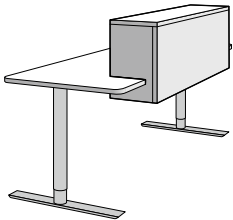

Flex2 front desks, height 105 cm, depth 36 cm

Flex2 front desk, length 130 cm	
with plexiglass, without lights	GO.F2A160
without plexiglass, without lights	GO.F2A1603

Flex2 front desk, length 150 cm	
with plexiglass, without lights	GO.F2A160
without plexiglass, without lights	GO.F2A1603

Flex2 front desk, length 170 cm	
with plexiglass, without lights	GO.F2A160
without plexiglass, without lights	GO.F2A1603

Flex2 front desk, length 190 cm	
with plexiglass, without lights	GO.F2A210
without plexiglass, without lights	GO.F2A2103

Flex2 front desk, length 210 cm	
with plexiglass, without lights	GO.F2A210
without plexiglass, without lights	GO.F2A2103

Flex2 front desk, length 230 cm	
with plexiglass, without lights	GO.F2A210
without plexiglass, without lights	GO.F2A2103

Light fittings for Flex2 front desk	A10024
-------------------------------------	--------

Flex2 table-top front desks, height 44 cm, depth 28 cm

Flex2 table-top front desk, length 80 cm	GO.F2AH080
Flex2 table-top front desk, length 100 cm	GO.F2AH100
Flex2 table-top front desk, length 120 cm	GO.F2AH120
Flex2 table-top front desk, length 140 cm	GO.F2AH140
Flex2 table-top front desk, length 160 cm	GO.F2AH160